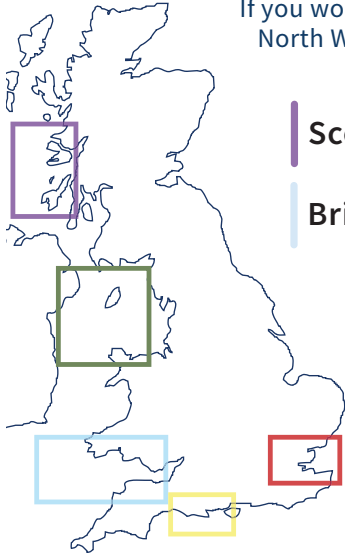

# MV BALMORAL SAILS THROUGHOUT THE UK IN 2017

If you would like copies of the regional timetables for Bristol Channel, North Wales or Scotland please contact us using the details below.

- Scotland
- N. Wales & Isle of Man
- Bristol Channel
- South Coast
- The Thames

## MAY

M	1	8	15	22	29
T	2	9	16	23	30
W	3	10	17	24	31
T	4	11	18	25	
F	5	12	19	26	
Sa	6	13	20	27	
Su	7	14	21	28	

## SEPTEMBER

M	4	11	18	25	
T	5	12	19	26	
W	6	13	20	27	
T	7	14	21	28	
F	1	8	15	22	29
Sa	2	9	16	23	30
Su	3	10	17	24	31